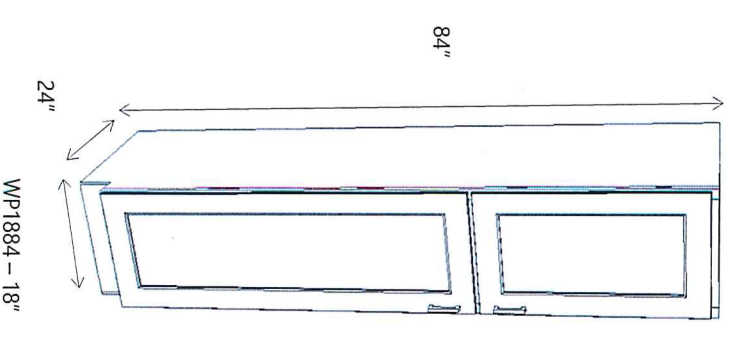

INSTOCK READY TO ASSEMBLE CABINETRY DIMENSIONS

WALL

PANTRY

BASE

BASE CORNER

info@ges.bm / 292-6697
21 Bakery Lane, Pembroke
www.bdakitchenandbaths.com