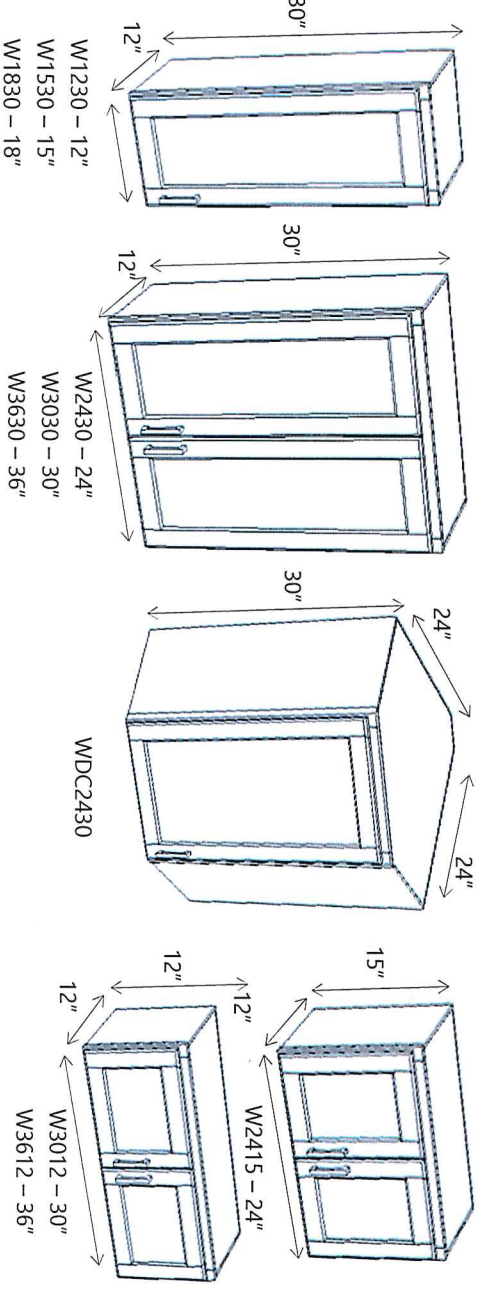

INSTOCK READY TO ASSEMBLE CABINETRY DIMENSIONS

WALL